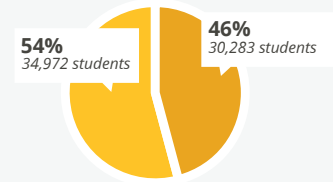

46,244
students received a
tuition discount

3,000+
students received
remote jobs

5,985
friends of the
Church enrolled

DEMOGRAPHICS

AGE

■ Age 30 and under
■ Age 31+

29
Median Age

GENDER

■ Male ■ Female

U.S. & Canada

International

KEY OUTCOMES