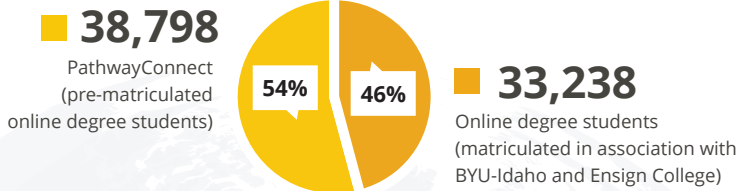

 **65,255** STUDENTS SERVED

Students may be in PathwayConnect and an online degree program in the same year.

 **International**
(41,111 students)

180+ COUNTRIES

Highest Enrolling Countries

-  Nigeria (6,603 students)
-  Philippines (3,958 students)
-  Ghana (2,849 students)
-  Brazil (2,470 students)
-  Mexico (2,007 students)

 **U.S. & Canada**
(24,144 students)

50 STATES

Highest Enrolling U.S. States

-  Utah (7,786 students)
-  California (1,882 students)
-  Arizona (1,728 students)
-  Idaho (1,620 students)
-  Texas (1,410 students)