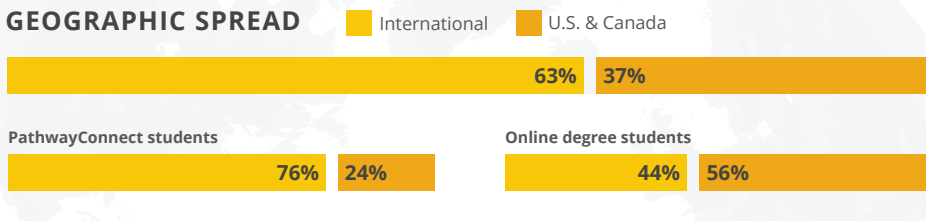

 **65,255** STUDENTS SERVED

Students may be in PathwayConnect and an online degree program in the same year.

 **International**
(41,111 students)

180+ COUNTRIES

Highest Enrolling Countries

-  Nigeria (6,603 students)
-  Philippines (3,958 students)
-  Ghana (2,849 students)
-  Brazil (2,470 students)
-  Mexico (2,007 students)